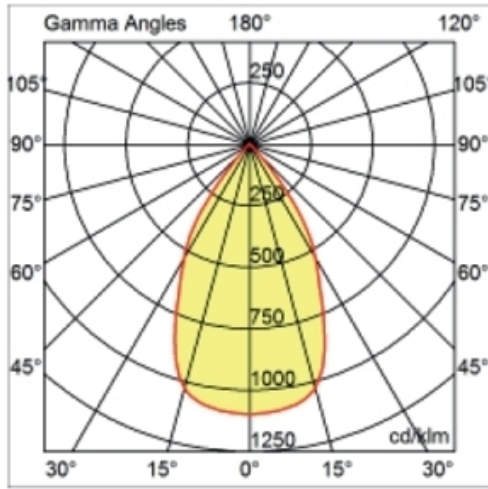

DIXIT RA11 RECESSED

A56032-

PROJECT	
TYPE	
SPECIFIER	
QUANTITY	
DATE	

RA 11 DIXIT LED SOFT 12W 1700 lm 3000K					R:100%		I.Max:1293 Cd/Klm			
H[m]	D[m]	Max lux	Med lux	Alpha=54°	H[m]	D[m]	Max lux	Med lux	Beta=54°	
1.00	1.02	1913	1003		1.00	1.02	1913	1003		
2.00	2.04	478	251		2.00	2.04	478	251		
3.00	3.06	213	111		3.00	3.06	213	111		
4.00	4.08	120	63		4.00	4.08	120	63		
5.00	5.10	77	40		5.00	5.10	77	40		

Dimming	DP	DV		
	Phase	0-10V		
Color Temperature	27K	30K	35K	K°
	2700K	3000K	3500K	

Order Example **K°**

L5XXXXXX-DV-30K

0-10V **3000K**