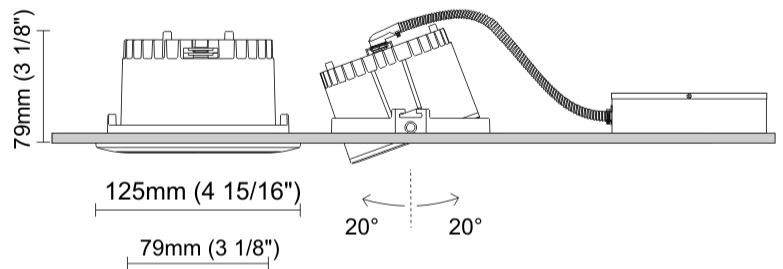

GENERAL

Series: Dixit
Subseries: Dixit RA11
Brand: Ivela
Division: Architectural
Mounting Type: Recessed
Mounting Location: Ceiling
Subcategory: Downlight

PHYSICAL

Shape: Round
Diameter (mm): 125
Diameter (in): 4 ¹⁵/₁₆
Height (mm): 79
Height (in): 3 ¹/₈
Min. Recessing Depth (mm): 119
Min. Recessing Depth (in): 4 ¹¹/₁₆
Light Distribution: Direct
Weight (kg): 0.6
Weight (lbs): 1.32
Diffuser: Clear Polycarbonate
Fixture Finish: MWH
Fixture Material: Aluminum Die Cast
Cut-out Measurements: 116mm / 4 9/16"

ELECTRICAL

Lamp Type: LED
Total Output Wattage (W): 12 / 18 / 26
Dimming: Tri-Mode (Non-Dimming and Phase Dimming (120Vac only) and 0-10V Dimming)
Driver Included: No
Driver Location: Recessed Housing
Driver Type: Constant Current - Universal
Driver Class: Class 2
Input Voltage (V): 120 - 277
Constant Current (MA): 350 / 500 / 700

LED

Number of LEDs: 1
Color Temperature (°K): 2700 / 3000 / 4000
Max. Delivered Lumen (lm): 1513 - 1602 / 2092 - 2180 / 2759 - 2848
CRI: >85 CRI
Efficiency (%): 89
Lamp Life (hrs): 50000
Upon Request: 3500K upon request

OPTICAL

Optic°: 55
Adjustability: Tilt ±20°
Upon Request: Optic 18° or 30° (mirror-metallized) / 70° (white)

RATINGS AND CERTIFICATIONS

Certified By: Certified for North American Standards
IP rating: IP20
IK Rating: IK08
Glare Rating: ≤ 19

PROJECT
TYPE
SPECIFIER
QUANTITY
DATE