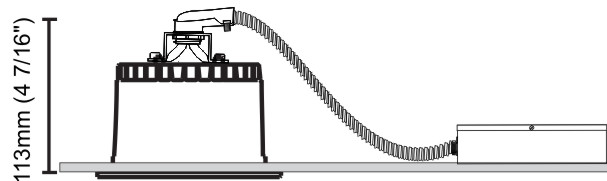

Ø100mm (3 15/16")