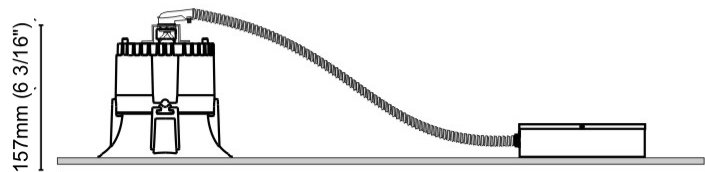

126mm (4 15/16")