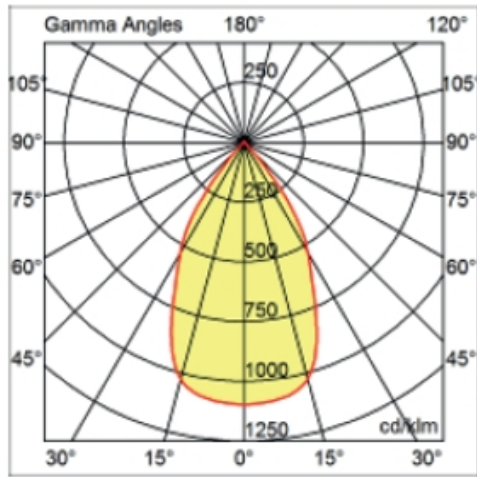

DIXIT RA11 RECESSED

A56028-

PROJECT	
TYPE	
SPECIFIER	
QUANTITY	
DATE	

	DP	DV		Order Example	K°
Dimming	Phase	0-10V		L5XXXXXX-DV-30K	
Color Temperature	27K 2700K	30K 3000K	35K 3500K	0-10V	3000K

A