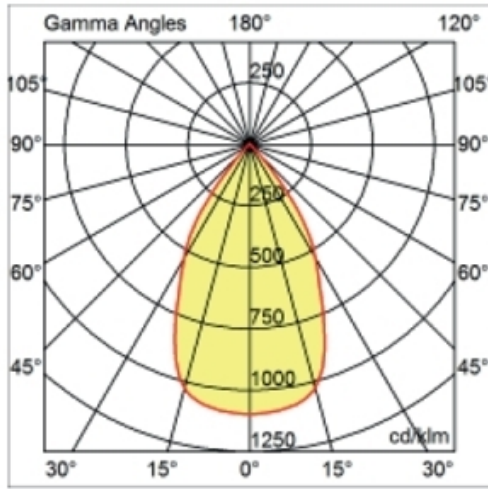

DIXIT RA11 RECESSED

A56020-

PROJECT	
TYPE	
SPECIFIER	
QUANTITY	
DATE	

RA 11 DIXIT LED 12W 1700LM 3000K				R:100%		I.Max:1096 Cd/Klm				
H[m]	D[m]	Max lux	Med lux	Alpha=55°		H[m]	D[m]	Max lux	Med lux	Beta=55°
1.00	1.13	1658	898			1.00	1.13	1658	898	
2.00	2.26	415	224		2.00	2.26	415	224		
3.00	3.38	184	100		3.00	3.38	184	100		
4.00	4.51	104	56		4.00	4.51	104	56		
5.00	5.64	66	36		5.00	5.64	66	36		

	DP	DV	
Dimming	Phase	0-10V	
Color Temperature	27K 30K 35K 40K	2700K 3000K 3500K 4000K	K°

Order Example **L5XXXXXX-DV-30K**

0-10V 3000K