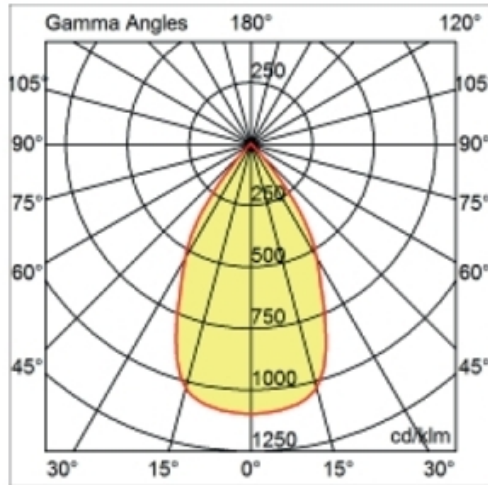

DIXIT RA11 RECESSED

A56051-

PROJECT	
TYPE	
SPECIFIER	
QUANTITY	
DATE	

	DP	DV		
Dimming	Phase	0-10V		
Color Temperature	27K 2700K	30K 3000K	35K 3500K	40K 4000K

Order Example **K°**
L5XXXXXX-DV-30K
0-10V
3000K