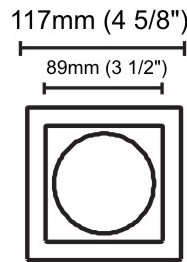

GENERAL

Series: Dixit
Subseries: Dixit RA11
Brand: Ivela
Division: Architectural
Mounting Type: Recessed
Mounting Location: Ceiling
Subcategory: Downlight

PHYSICAL

Shape: Square
Length (mm): 117
Length (in): 4 ⁵/₈
Width (mm): 117
Width (in): 4 ⁵/₈
Height (mm): 73
Height (in): 2 ⁷/₈
Min. Recessing Depth (mm): 113
Min. Recessing Depth (in): 4 ¹/₁₆
Light Distribution: Direct
Weight (kg): 0.7
Weight (lbs): 1.54
Diffuser: Clear Polycarbonate
Fixture Finish: MWH
Fixture Material: Aluminum Die Cast
Cut-out Measurements: 100mm / 3 15/16"

ELECTRICAL

Lamp Type: LED
Total Output Wattage (W): 12 / 18 / 26
Dimming: Tri-Mode (Non-Dimming and Phase Dimming (120Vac only) and 0-10V Dimming)
Driver Included: No
Driver Location: Recessed Housing
Driver Type: Constant Current - Universal
Driver Class: Class 2
Input Voltage (V): 120 - 277
Constant Current (MA): 350 / 500 / 700

LED

Number of LEDs: 1
Color Temperature (°K): 2700 / 3000 / 4000
Max. Delivered Lumen (lm): 1513 - 1602 / 2092 - 2180 / 2759 - 2848
CRI: >85 CRI
Efficiency (%): 89
Lamp Life (hrs): 50000
Upon Request: 3500K upon request

OPTICAL

Optic°: 55
Adjustability: Fixed
Upon Request: Optic 12° or 30° (mirror-metallized) / 70° (white)

RATINGS AND CERTIFICATIONS

Certified By: Certified for North American Standards
IP rating: IP43
IK Rating: IK08
Glare Rating: ≤ 19

PROJECT	_____
TYPE	_____
SPECIFIER	_____
QUANTITY	_____
DATE	_____