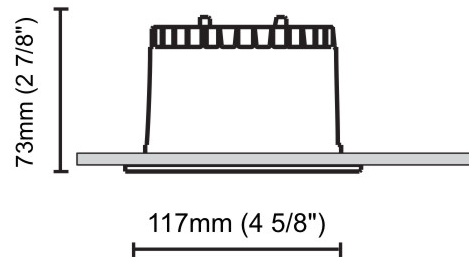

GENERAL

Series: Dixit
Subseries: Dixit RA11
Brand: Ivela
Division: Architectural
Mounting Type: Recessed
Mounting Location: Ceiling
Subcategory: Downlight

PHYSICAL

Shape: Square
Length (mm): 117
Length (in): 4 ⁵/₈
Width (mm): 117
Width (in): 4 ⁵/₈
Height (mm): 73
Height (in): 2 ⁷/₈
Min. Recessing Depth (mm): 113
Min. Recessing Depth (in): 4 ¹/₁₆
Light Distribution: Direct
Weight (kg): 0.7
Weight (lbs): 1.54
Diffuser: Clear Polycarbonate
Fixture Finish: MWH
Fixture Material: Aluminum Die Cast
Cut-out Measurements: 100mm / 3 15/16"

ELECTRICAL

Lamp Type: LED
Total Output Wattage (W): 12 / 18 / 26
Dimming: Tri-Mode (Non-Dimming and Phase Dimming (120Vac only) and 0-10V Dimming)
Driver Included: No
Driver Location: Recessed Housing
Driver Type: Constant Current - Universal
Driver Class: Class 2
Input Voltage (V): 120 - 277
Constant Current (MA): 350 / 500 / 700

LED

Number of LEDs: 1
Color Temperature (°K): 2700 / 3000 / 4000
Max. Delivered Lumen (lm): 1513 - 1602 / 2092 - 2180 / 2759 - 2848
CRI: >85 CRI
Efficiency (%): 89
Lamp Life (hrs): 50000
Upon Request: 3500K upon request

OPTICAL

Optic°: 55
Adjustability: Fixed
Upon Request: Optic 12° or 30° (mirror-metallized) / 70° (white)

RATINGS AND CERTIFICATIONS

Certified By: Certified for North American Standards
IP rating: IP43
IK Rating: IK08
Glare Rating: ≤ 19

PROJECT	_____
TYPE	_____
SPECIFIER	_____
QUANTITY	_____
DATE	_____