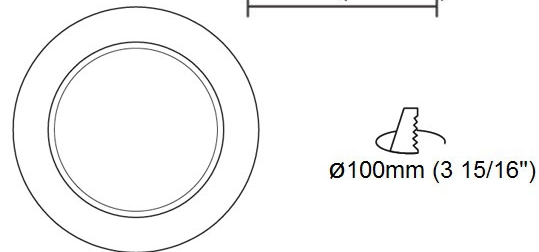

GENERAL

Series: Dixit
Subseries: Dixit RA11
Brand: Ivela
Division: Architectural
Mounting Type: Recessed
Mounting Location: Ceiling
Subcategory: Downlight

PHYSICAL

Shape: Round
Diameter (mm): 110
Diameter (in): 4 ⁵/₁₆
Height (mm): 70
Height (in): 2 ⁷/₁₆
Min. Recessing Depth (mm): 110
Min. Recessing Depth (in): 4 ¹⁵/₁₆
Light Distribution: Direct
Weight (kg): 0.6
Weight (lbs): 1.32
Diffuser: Clear Polycarbonate
Fixture Finish: MWH
Fixture Material: Aluminum Die Cast
Cut-out Measurements: 100mm / 3 15/16"

ELECTRICAL

Lamp Type: LED
Total Output Wattage (W): 12 / 18 / 26
Dimming: Tri-Mode (Non-Dimming and Phase Dimming (120Vac only) and 0-10V Dimming)
Driver Included: No
Driver Location: Recessed Housing
Driver Type: Constant Current - Universal
Driver Class: Class 2
Input Voltage (V): 120 - 277
Constant Current (MA): 350 / 500 / 700

LED

Number of LEDs: 1
Color Temperature (°K): 2700 / 3000 / 4000
Max. Delivered Lumen (lm): 1513 / 2092 / 2759
CRI: >85 CRI
Efficiency (%): 89
Lamp Life (hrs): 50000
Upon Request: 3500K upon request

OPTICAL

Optic°: 55
Adjustability: Fixed
Upon Request: Optic 18° or 30° (mirror-metallized) / 70° (white)

RATINGS AND CERTIFICATIONS

Certified By: Certified for North American Standards
IP rating: IP43
IK Rating: IK08
Glare Rating: ≤ 19