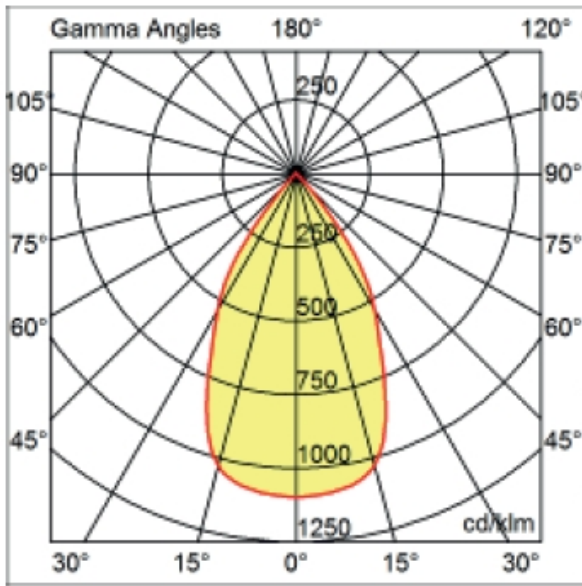

DIXIT RA11 RECESSED

A56024-

PROJECT	
TYPE	
SPECIFIER	
QUANTITY	
DATE	

	DP	DV	
Dimming	Phase	0-10V	
Color Temperature	27K 2700K	30K 3000K	35K 3500K
		40K 4000K	K°

Order Example **K°**
L5XXXXXX-DV-30K
0-10V
3000K