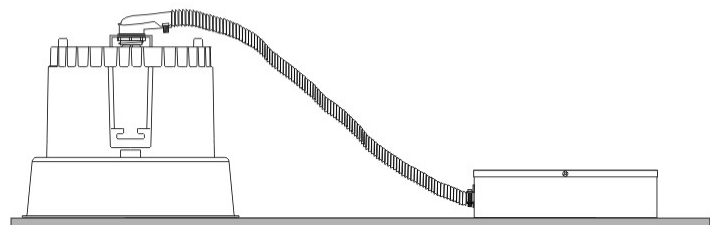

GENERAL

Series: Dixit
Subseries: Dixit RA11
Brand: Ivela
Division: Architectural
Mounting Type: Recessed
Mounting Location: Ceiling
Subcategory: Downlight

PHYSICAL

Shape: Round
Diameter (mm): 126
Diameter (in): 4 15/16
Height (mm): 104
Height (in): 4 1/8
Min. Recessing Depth (mm): 144
Min. Recessing Depth (in): 5 11/16
Light Distribution: Direct
Weight (kg): 0.6
Weight (lbs): 1.32
Diffuser: Clear Polycarbonate
Fixture Finish: MWH
Fixture Material: Aluminum Die Cast
Cut-out Measurements: 122mm / 4 13/16"

ELECTRICAL

Lamp Type: LED
Total Output Wattage (W): 12 / 18 / 26
Dimming: Tri-Mode (Non-Dimming and Phase Dimming (120Vac only) and 0-10V Dimming)
Driver Included: No
Driver Location: Recessed Housing
Driver Type: Constant Current - Universal
Driver Class: Class 2
Input Voltage (V): 120 - 277
Constant Current (MA): 350 / 500 / 700

LED

Number of LEDs: 1
Color Temperature (°K): 2700 / 3000 / 4000
Max. Delivered Lumen (lm): 1513 - 1602 / 2092 - 2180 / 2759 - 2848
CRI: >85 CRI
Efficiency (%): 89
Lamp Life (hrs): 50000
Upon Request: 3500K upon request

OPTICAL

Optic°: 55
Adjustability: Fixed
Upon Request: Optic 18° or 30° (mirror-metallized) / 70° (white)

RATINGS AND CERTIFICATIONS

Certified By: Certified for North American Standards
IP rating: IP43
IK Rating: IK08
Glare Rating: ≤ 19