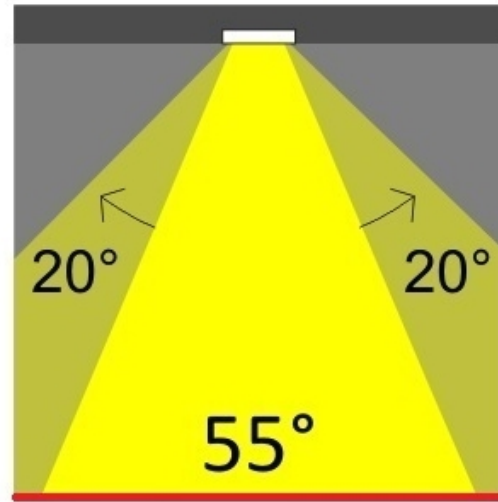

DIXIT RA11 RECESSED

A56024-

PROJECT	
TYPE	
SPECIFIER	
QUANTITY	
DATE	

	DP	DV	
Dimming	Phase	0-10V	
Color Temperature	27K 2700K	30K 3000K	35K 3500K
		40K 4000K	K°

Order Example **K°**
L5XXXXXX-DV-30K
0-10V
3000K