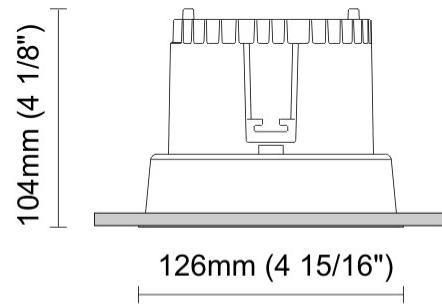

GENERAL

Series: Dixit
Subseries: Dixit RA11
Brand: Ivela
Division: Architectural
Mounting Type: Recessed
Mounting Location: Ceiling
Subcategory: Downlight

PHYSICAL

Shape: Round
Diameter (mm): 126
Diameter (in): 4 15/16
Height (mm): 104
Height (in): 4 1/8
Min. Recessing Depth (mm): 144
Min. Recessing Depth (in): 5 11/16
Light Distribution: Direct
Weight (kg): 0.6
Weight (lbs): 1.32
Diffuser: Clear Polycarbonate
Fixture Finish: MWH
Fixture Material: Aluminum Die Cast
Cut-out Measurements: 122mm / 4 13/16"

ELECTRICAL

Lamp Type: LED
Total Output Wattage (W): 12 / 18 / 26
Dimming: Tri-Mode (Non-Dimming and Phase Dimming (120Vac only) and 0-10V Dimming)
Driver Included: No
Driver Location: Recessed Housing
Driver Type: Constant Current - Universal
Driver Class: Class 2
Input Voltage (V): 120 - 277
Constant Current (MA): 350 / 500 / 700

LED

Number of LEDs: 1
Color Temperature (°K): 2700 / 3000 / 4000
Max. Delivered Lumen (lm): 1513 - 1602 / 2092 - 2180 / 2759 - 2848
CRI: >85 CRI
Efficiency (%): 89
Lamp Life (hrs): 50000
Upon Request: 3500K upon request

OPTICAL

Optic°: 55
Adjustability: Fixed
Upon Request: Optic 18° or 30° (mirror-metallized) / 70° (white)

RATINGS AND CERTIFICATIONS

Certified By: Certified for North American Standards
IP rating: IP43
IK Rating: IK08
Glare Rating: ≤ 19