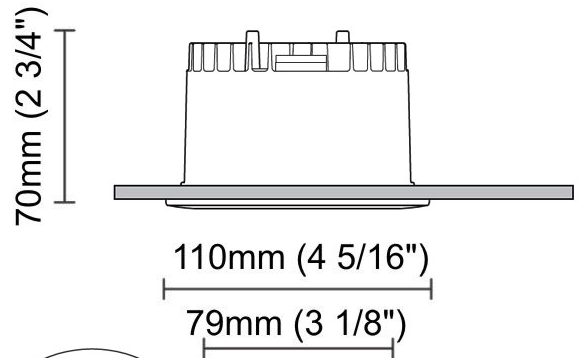

GENERAL

Series: Dixit
Subseries: Dixit RA11
Brand: Ivela
Division: Architectural
Mounting Type: Recessed
Mounting Location: Ceiling
Subcategory: Downlight

PHYSICAL

Shape: Round
Diameter (mm): 110
Diameter (in): 4 ⁵/₁₆
Height (mm): 70
Height (in): 2 ⁷/₁₆
Min. Recessing Depth (mm): 110
Min. Recessing Depth (in): 4 ¹⁵/₁₆
Light Distribution: Direct
Weight (kg): 0.6
Weight (lbs): 1.32
Diffuser: Clear Polycarbonate
Fixture Finish: MWH
Fixture Material: Aluminum Die Cast
Cut-out Measurements: 100mm / 3 15/16"

ELECTRICAL

Lamp Type: LED
Total Output Wattage (W): 12 / 18 / 26
Dimming: Tri-Mode (Non-Dimming and Phase Dimming (120Vac only) and 0-10V Dimming)
Driver Included: No
Driver Location: Recessed Housing
Driver Type: Constant Current - Universal
Driver Class: Class 2
Input Voltage (V): 120 - 277
Constant Current (MA): 350 / 500 / 700

LED

Number of LEDs: 1
Color Temperature (°K): 2700 / 3000 / 4000
Max. Delivered Lumen (lm): 1513 / 2092 / 2759
CRI: >85 CRI
Efficiency (%): 89
Lamp Life (hrs): 50000
Upon Request: 3500K upon request

OPTICAL

Optic°: 55
Adjustability: Fixed
Upon Request: Optic 18° or 30° (mirror-metallized) / 70° (white)

RATINGS AND CERTIFICATIONS

Certified By: Certified for North American Standards
IP rating: IP43
IK Rating: IK08
Glare Rating: ≤ 19