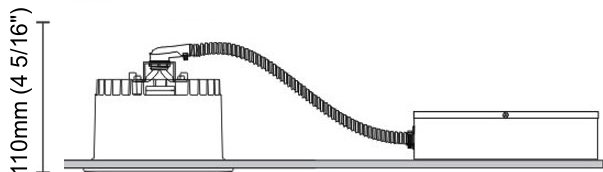

GENERAL

Series: Dixit
Subseries: Dixit RA11
Brand: Ivela
Division: Architectural
Mounting Type: Recessed
Mounting Location: Ceiling
Subcategory: Downlight

PHYSICAL

Shape: Round
Diameter (mm): 110
Diameter (in): 4 ⁵/₁₆
Height (mm): 70
Height (in): 2 ⁷/₁₆
Min. Recessing Depth (mm): 110
Min. Recessing Depth (in): 4 ¹⁵/₁₆
Light Distribution: Direct
Weight (kg): 0.6
Weight (lbs): 1.32
Diffuser: Clear Polycarbonate
Fixture Finish: MWH
Fixture Material: Aluminum Die Cast
Cut-out Measurements: 100mm / 3 15/16"

ELECTRICAL

Lamp Type: LED
Total Output Wattage (W): 12 / 18 / 26
Dimming: Tri-Mode (Non-Dimming and Phase Dimming (120Vac only) and 0-10V Dimming)
Driver Included: No
Driver Location: Recessed Housing
Driver Type: Constant Current - Universal
Driver Class: Class 2
Input Voltage (V): 120 - 277
Constant Current (MA): 350 / 500 / 700

LED

Number of LEDs: 1
Color Temperature (°K): 2700 / 3000 / 4000
Max. Delivered Lumen (lm): 1513 / 2092 / 2759
CRI: >85 CRI
Efficiency (%): 89
Lamp Life (hrs): 50000
Upon Request: 3500K upon request

OPTICAL

Optic°: 55
Adjustability: Fixed
Upon Request: Optic 18° or 30° (mirror-metallized) / 70° (white)

RATINGS AND CERTIFICATIONS

Certified By: Certified for North American Standards
IP rating: IP43
IK Rating: IK08
Glare Rating: ≤ 19