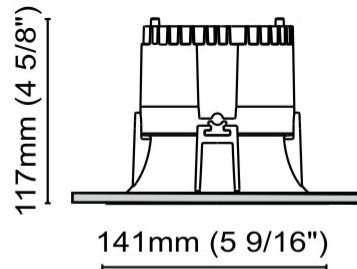

GENERAL

Series: Dixit
Subseries: Dixit RA11
Brand: Ivela
Division: Architectural
Mounting Type: Recessed
Mounting Location: Ceiling
Subcategory: Downlight

PHYSICAL

Shape: Round
Diameter (mm): 141
Diameter (in): 5 5/16
Height (mm): 117
Height (in): 4 5/8
Min. Recessing Depth (mm): 157
Min. Recessing Depth (in): 6 3/16
Light Distribution: Direct
Weight (kg): 0.7
Weight (lbs): 1.54
Diffuser: Clear Polycarbonate
Fixture Finish: MWH
Fixture Material: Aluminum Die Cast
Cut-out Measurements: 126mm / 4 15/16"

ELECTRICAL

Lamp Type: LED
Total Output Wattage (W): 12 / 18 / 26
Dimming: Tri-Mode (Non-Dimming and Phase Dimming (120Vac only) and 0-10V Dimming)
Driver Included: No
Driver Location: Recessed Housing
Driver Type: Constant Current - Universal
Driver Class: Class 2
Input Voltage (V): 120 - 277
Constant Current (MA): 350 / 500 / 700

LED

Number of LEDs: 1
Color Temperature (°K): 2700 / 3000
Max. Delivered Lumen (lm): 1513 / 2092
CRI: >85 CRI
Efficiency (%): 89
Lamp Life (hrs): 50000
Upon Request: 3500K upon request

OPTICAL

Optic°: 55
Adjustability: Fixed
Upon Request: Optic 12° or 30° (mirror-metallized) / 70° (white)

RATINGS AND CERTIFICATIONS

Certified By: CSA Certified to UL and CSA Standards
IP Rating: IP43
IK Rating: IK08
Glare Rating: ≤ 19

141mm (5 9/16")